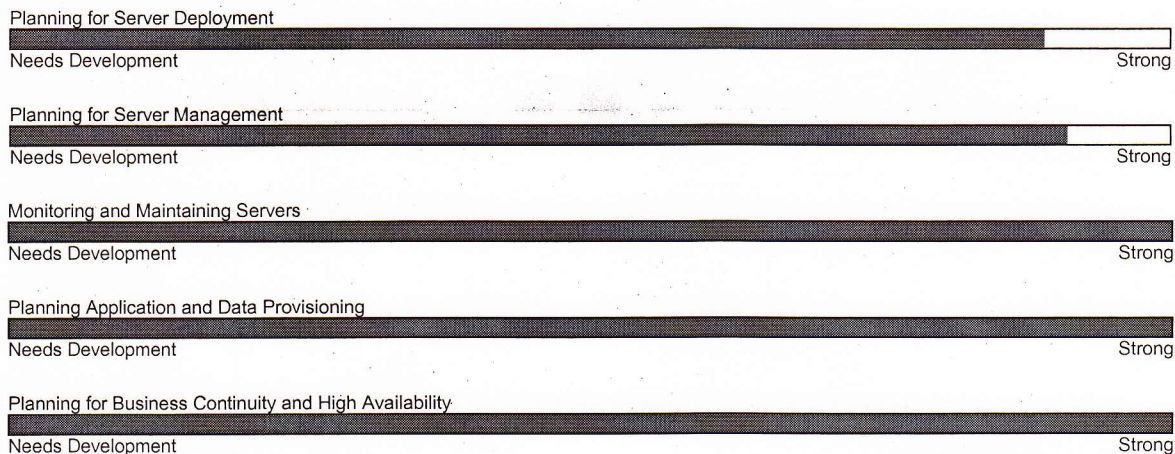

**SITE NUMBER:** cz49

**REGISTRATION:** ubcdus5028

**YOUR SCORE:** 964

**What do these results mean?**

Congratulations! You have passed this Microsoft Certification exam. The information shown above indicates your relative performance on each section of this exam. We hope this information will help you determine areas, if any, for further skills development. For a complete list of skills measured on each section of this exam and available learning resources, please review this exam's preparation guide. To view this exam's preparation guide, visit: <http://learning.microsoft.com/manager/catalog.aspx>, and search the Microsoft Training Catalog for the exam by name or number.